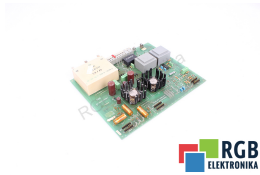

## C98043-A1001-L8 C98040-A1001-P2-02-85 SIEMENS

Used SIEMENS C98043-A1001-L8  
 Tested and cleaned.  
 24 months guarantee  
 Dedicated courier  
 Delivery across Europe even in 24h

### TECHNICAL DATA

MANUFACTURER	SIEMENS
MODEL	C98043-A1001-L8
CATEGORY	Others
WEIGHT [KG]	2.0
HEIGHT [CM]	2.0
LENGTH [CM]	24.0
WIDTH [CM]	17.0

24/7 SUPPORT AVAILABLE  
[+48 71 750 09 78](tel:+48717500978)